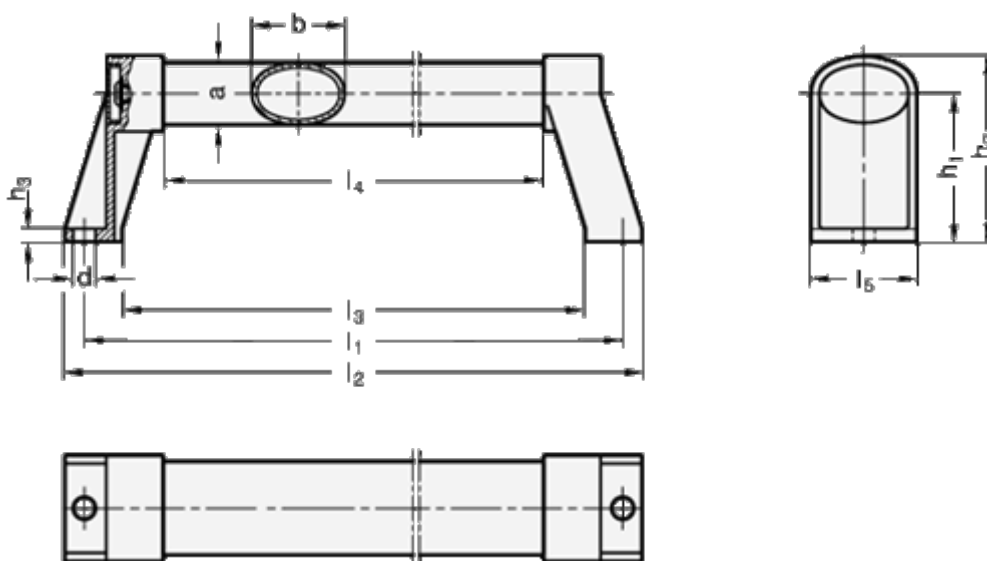

# Data Sheet

Article number: 20334136400SW

Description: E+G Oval tubular handle  
GN 334.1-36-400-SW

## Measures

$a = 24$	$l_3 = 371$
$b = 36$	$l_4 = 339$
$d = 8.5$	$l_5 = 41$
$h_1 = 57$	
$h_2 = 72$	
$h_3 = 5$	
$l_1 = 400$	
$l_2 = 415$	